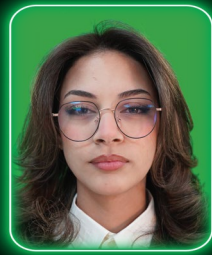

Toleen - as Hessa 2

Adam - as Ahmed

Zayaan- as Mohammed

Gaith - as Smee

Malak - as, Tigerlily 1

Mikaya as Tigerlily2

Habiba -As Mother

Waleed - As Father